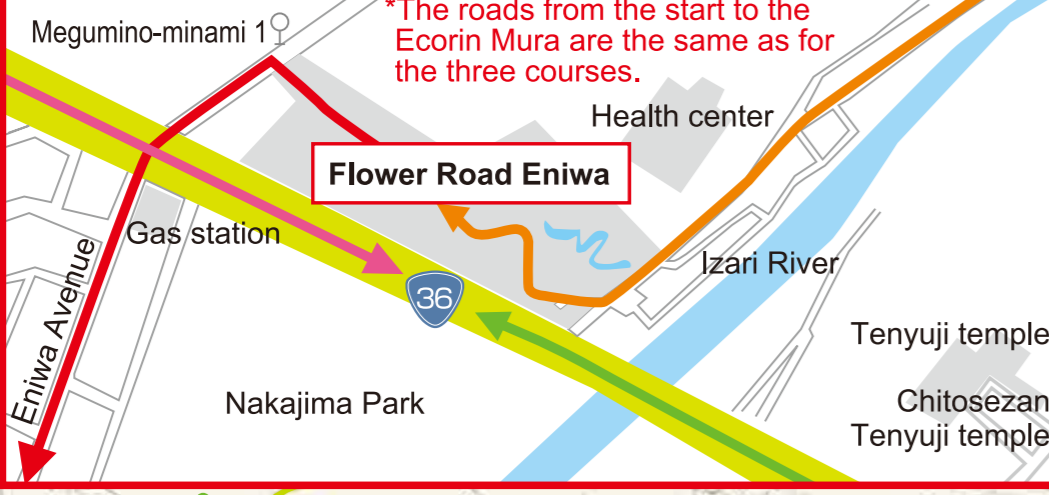

START & GOAL

Road and river station
"Flower Road Eniwa"

Flower Road Eniwa

"The roads from the start to the Ecorin Mura are the same as for the three courses."

Each course
Counterclockwise

- Eniwa Valley/Lake Shikotsu challenging course
- Course for taking a tour of rivers and countryside
- Course for taking a tour of hills and countryside
- Water amenity facilities
- Day spa
- Bicycle shop
- View point
- Convenience store
- Restroom
- Slope < Slightly steep
<< Steep
<<< Very steep
- Distance (km)

Sapporo Fujinosawa G

Megumino-minami 1

Gas station

Nakajima Park

Health center

Izari River

Tenyuji temple

Chitosezan Tenyuji temple

20 km Hakusen Falls

87

2.5

5.6

9.6

50 km Visitor Center

87

Entrance to the cycling road near the signal