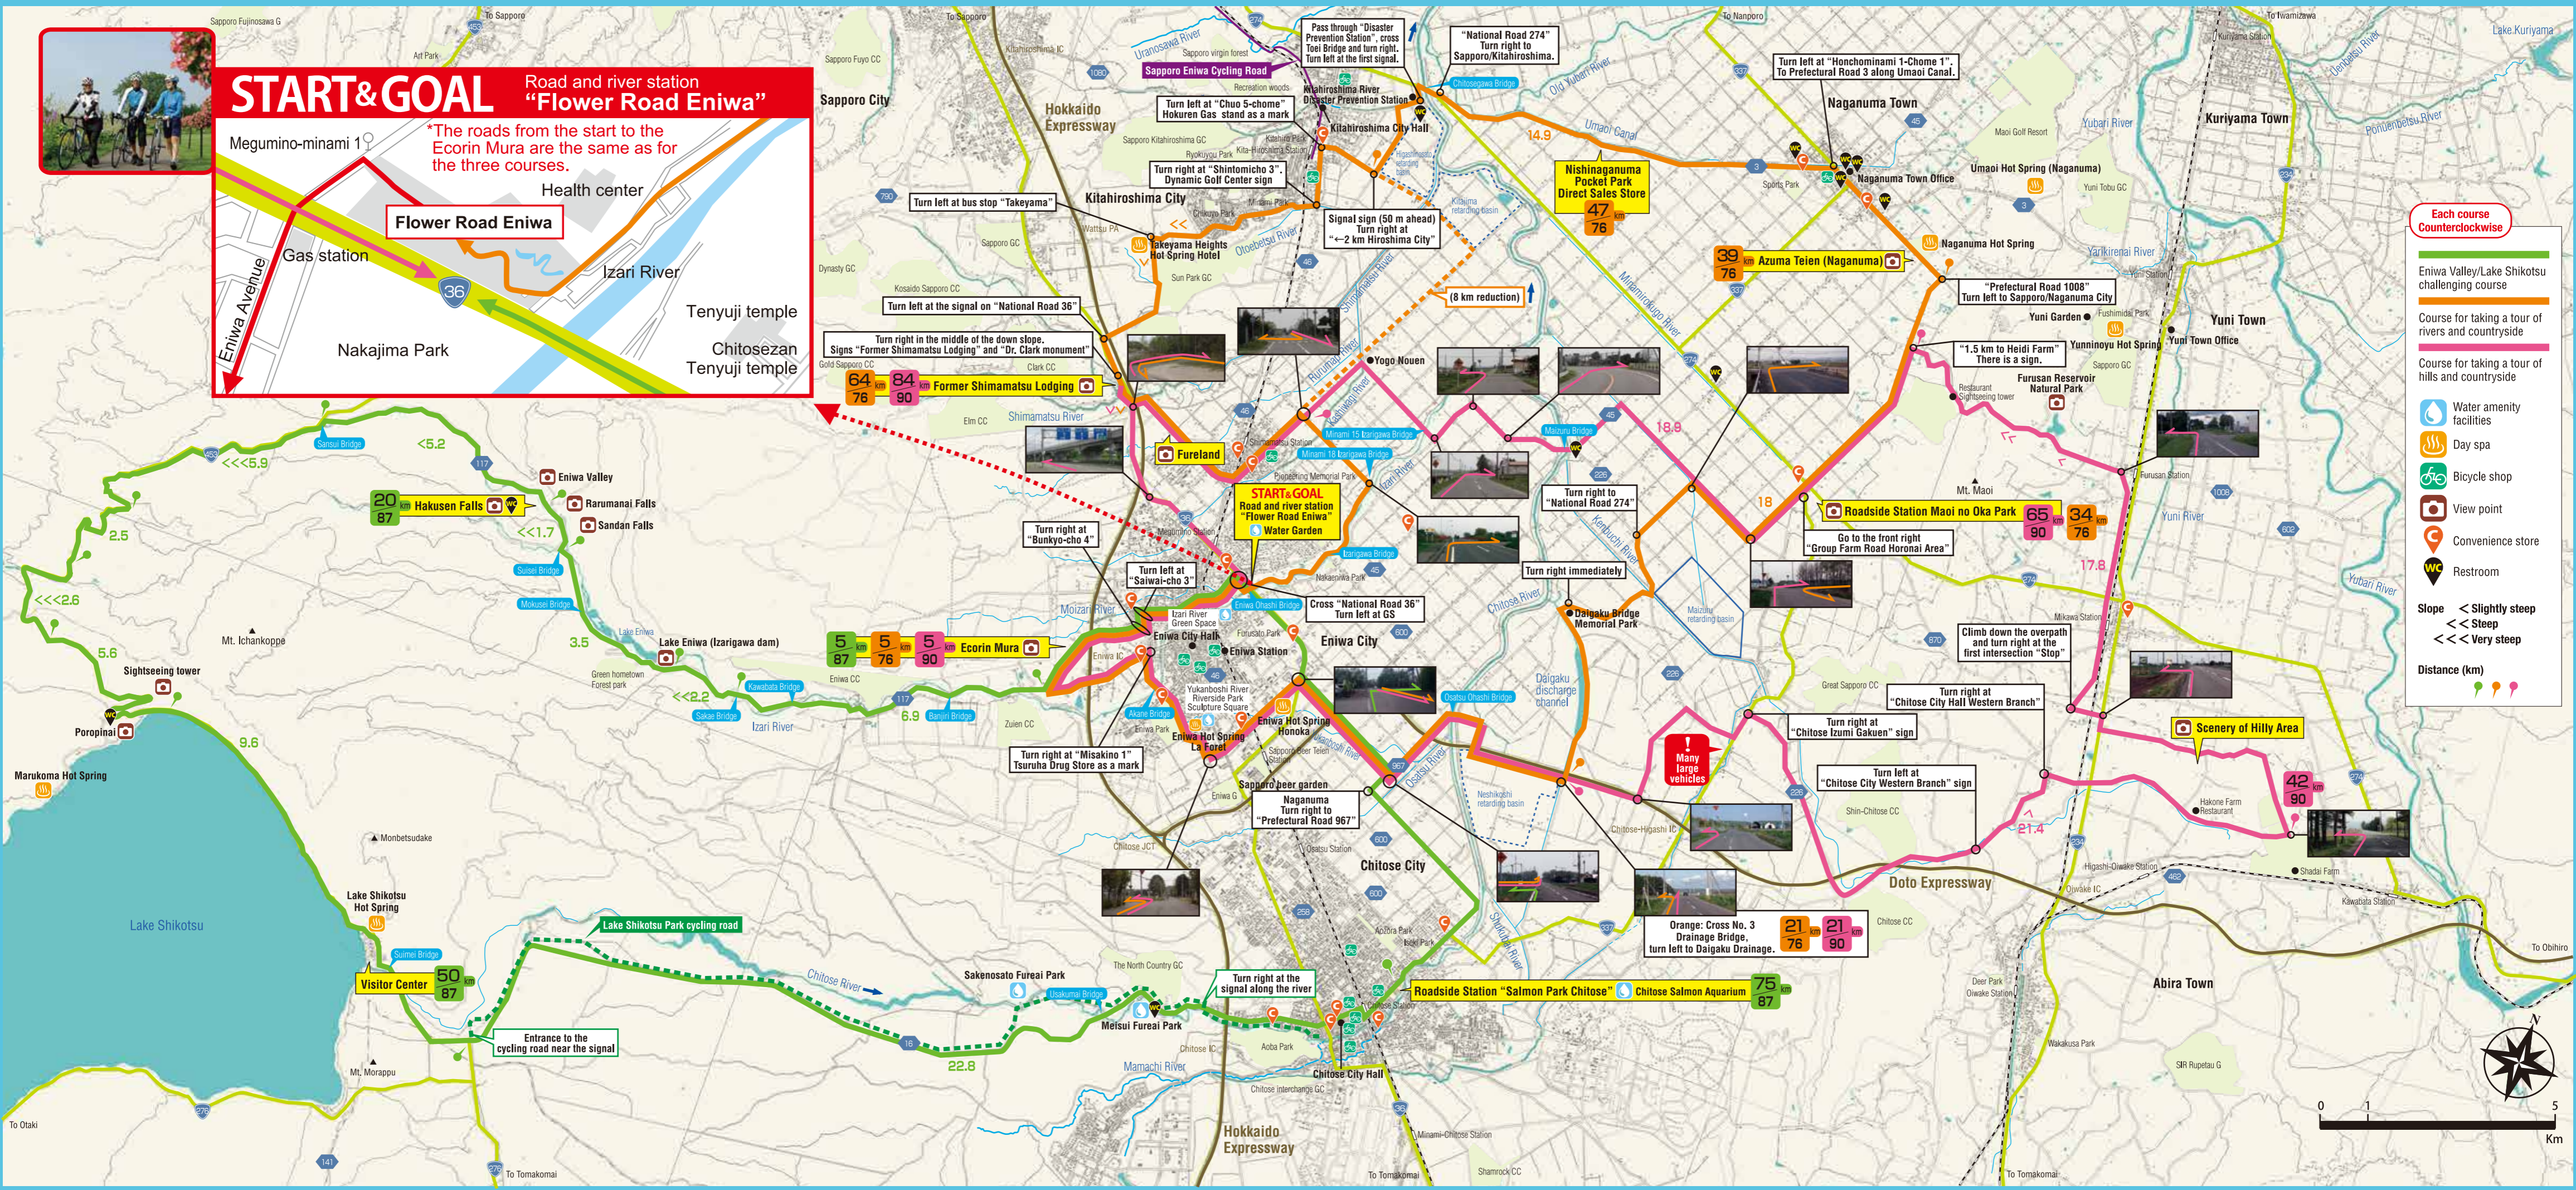

START & GOAL

Road and river station
"Flower Road Eniwa"

Flower Road Eniwa

"The roads from the start to the Ecorin Mura are the same as for the three courses."

Each course
Counterclockwise

- Eniwa Valley/Lake Shikotsu challenging course
- Course for taking a tour of rivers and countryside
- Course for taking a tour of hills and countryside
- Water amenity facilities
- Day spa
- Bicycle shop
- View point
- Convenience store
- Restroom
- Slope < Slightly steep
<< Steep
<<< Very steep
- Distance (km)

Sapporo Fujinosawa G

Megumino-minami 1

Gas station

Nakajima Park

Health center

Izari River

Tenyuji temple

Chitosezan Tenyuji temple

5 km

87

5 km

76

5 km

90

Ecorin Mura

87